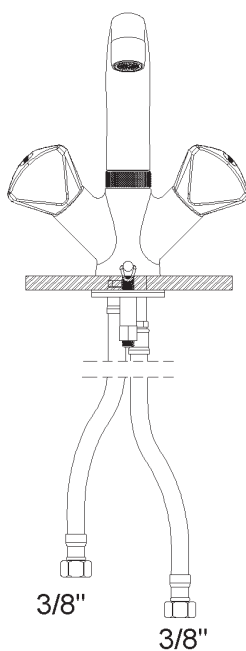

PRODUCT TECHNICAL SHEET

Collection :	TRIO	Ref. :	1001.--.42
--------------	------	--------	------------

Mélangeur monotrou, bec mobile 130mm, sans vidage

Eéngatsmengkraan, draaibare uitloop 130mm, zonder lediging

Single hole mixer, swivel spout 130mm, without waste

Picture

Product details

Internal mechanism : 1/3 turn compression valve

Technical drawing

RN01/04/2012.V01