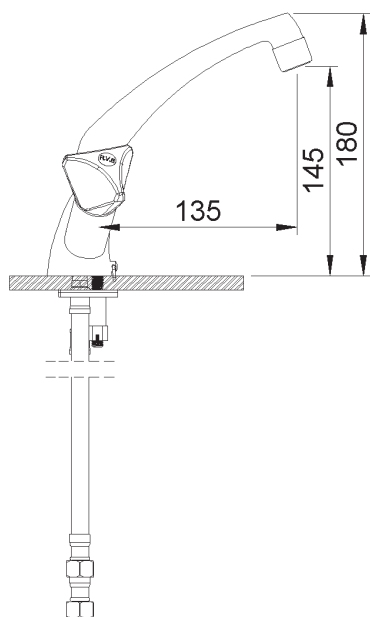

PRODUCT TECHNICAL SHEET

Collection :	TRIO	Ref. :	1001.--.42
--------------	------	--------	------------

Mélangeur monotrou, bec mobile 130mm, sans vidage

Eéngatsmengkraan, draaibare uitloop 130mm, zonder lediging

Single hole mixer, swivel spout 130mm, without waste

Picture

Product details

Internal mechanism : 1/3 turn compression valve

Technical drawing

RN01/04/2012.V01