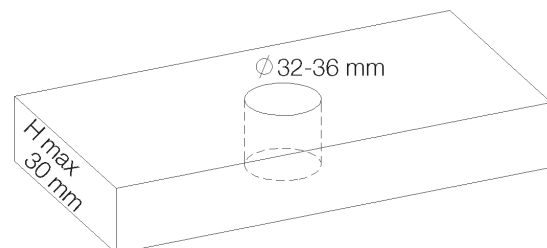

Single hole mixer, swivel spout 130mm, without waste

Picture

Product details

Internal mechanism : 1/3 turn compression valve

Technical drawing

RN01/04/2012.V01